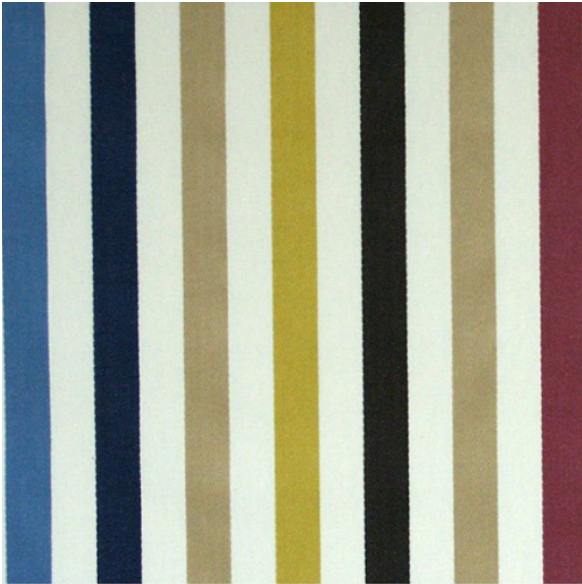

## Carolina

---

880 Multicolor

---

Upholstery 140 cm

---

Meters by roll : 50

---

Composition : 100% Alg./Cot.

---

Width : 140 cm.

---

Weight : 406 gr.

---

Horizontal/Vertical pattern repeat 

---