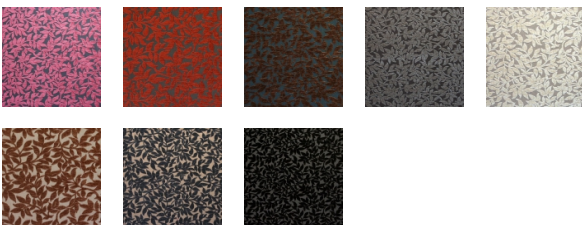

Laurisilva

Laurisilva

Colours : 9

775 Morado

Upholstery 137 cm

Meters by roll : 25

Composition : 45% Alg./Cot.
55% Acr.

Width : 137 cm.

Weight : 760 gr.

Pattern repeat : 34'00 cm.

Horizontal/Vertical pattern repeat 

Martindale : 6.000

Valid for :  

Washing and care instructions :    
