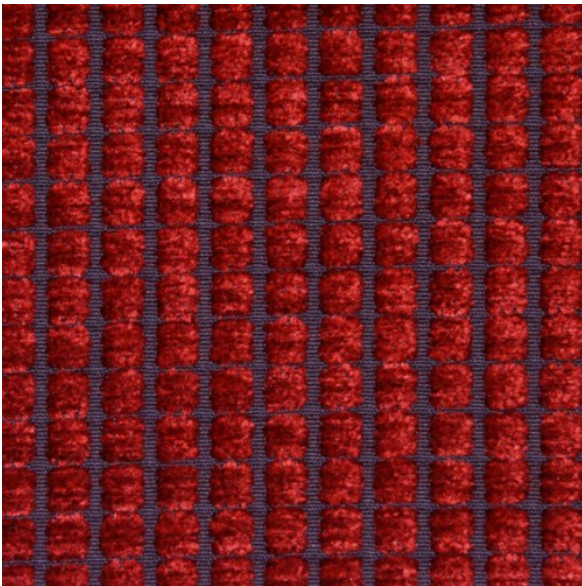

# Drago

Laurisilva

Colours : 9

---

552 Coral

---

Upholstery 137 cm

---

Meters by roll : 25

---

Composition : 45% Alg./Cot.  
55% Acr.

---

Width : 137 cm.

---

Weight : 760 gr.

---

Horizontal/Vertical pattern repeat 

---

Martindale : 6.000

---

Valid for :  

---

Washing and care instructions :    

---