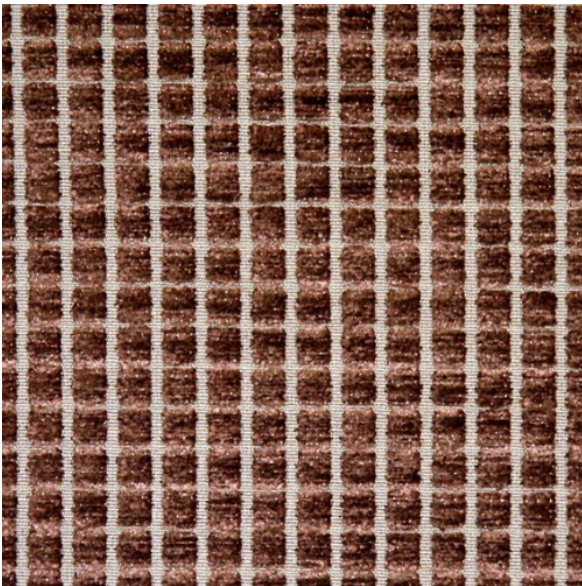

# Drago

Laurisilva

Colours : 9

---

228 Tierra

---

Upholstery 137 cm

---

Meters by roll : 25

---

Composition : 45% Alg./Cot.  
55% Acr.

---

Width : 137 cm.

---

Weight : 760 gr.

---

Horizontal/Vertical pattern repeat 

---

Martindale : 6.000

---

Valid for :  

---

Washing and care instructions :    

---