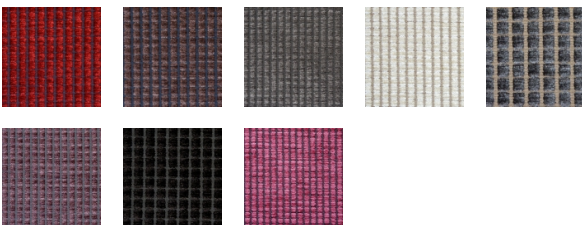

# Drago

Laurisilva

Colours : 9

---

228 Tierra

---

Upholstery 137 cm

---

Meters by roll : 25

---

Composition : 45% Alg./Cot.  
55% Acr.

---

Width : 137 cm.

---

Weight : 760 gr.

---

Horizontal/Vertical pattern repeat 

---

Martindale : 6.000

---

Valid for :  

---

Washing and care instructions :    

---