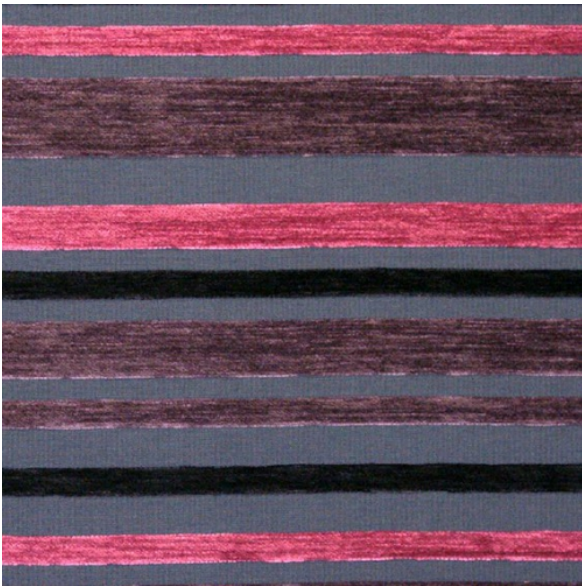

Orotava

Laurisilva

Colours : 3

999 Negro

Upholstery 137 cm

Meters by roll : 25

Composition : 45% Alg./Cot.
55% Acr.

Width : 137 cm.

Weight : 760 gr.

Pattern repeat : 33'00 cm.

Horizontal/Vertical pattern repeat 

Martindale : 13000

Valid for :  

Washing and care instructions : 