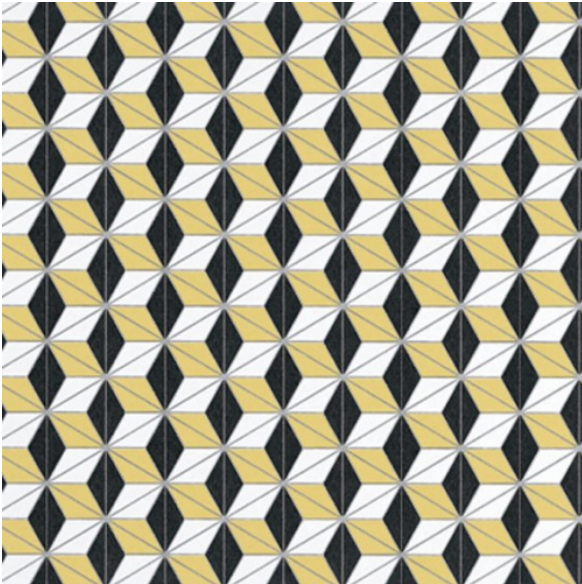

# Volver

Senso

Colours : 3

---

115 Amarillo

---

Wallpaper

Senso collection by Cres Muñoz

---

Meters by roll : 10

---

Composition : Cellulose

---

Height : 1000 cm.

---

Width : 53 cm.

---

Weight : 850 gr.

---

Pattern repeat : 53'00 cm.

---

Horizontal/Vertical pattern repeat 

---

Valid for :